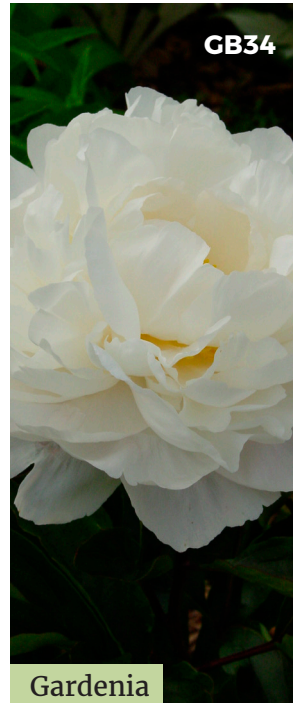

Command

Performance **$700**

Altura: 80 cm

Color: Rosado

GB34