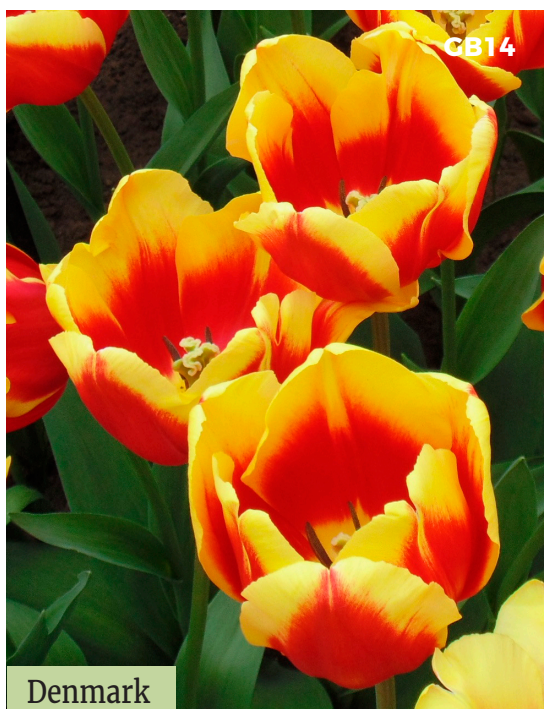

Icoon

Denmark