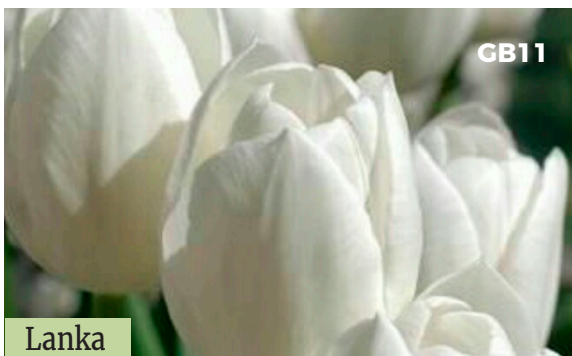

Tulipanes

Lanka
5x$500/10x$950

Icoon
5x$500/10x$950

Strong Love
5x$500/10x$950

Strong Gold
5x$500/10x$950

Denmark
5x$500/10x$950

*Colección tulipanes
50 bulbos, 10 de cada
variedad.
$4.250*