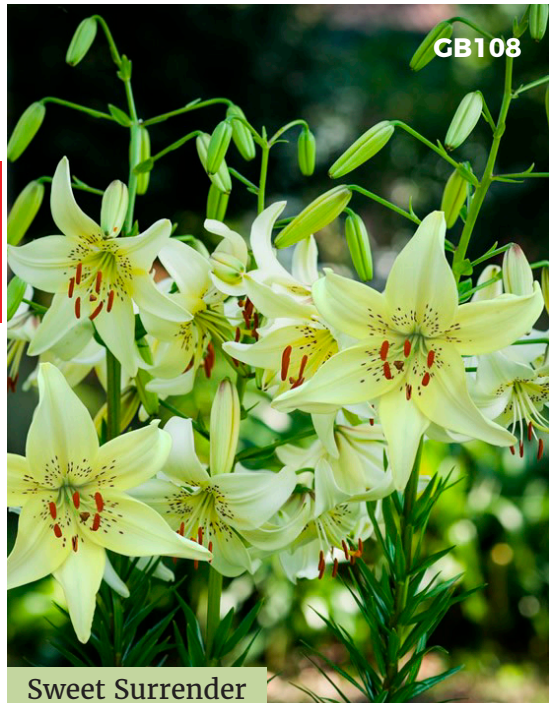

Stracciatella Event

GB108

Sweet Surrender