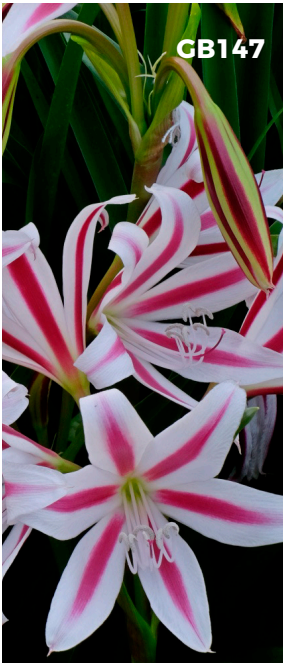

Crinum Powellii

Crinum Cintho Alpha