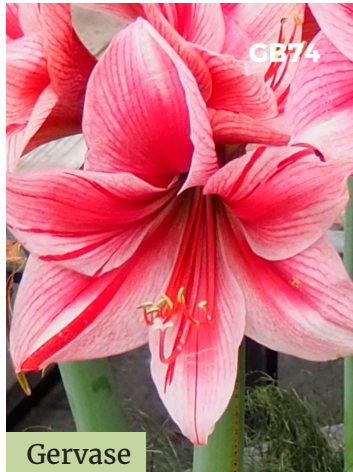

Cherry Nymph $350

Rilona $300

Picotee $320