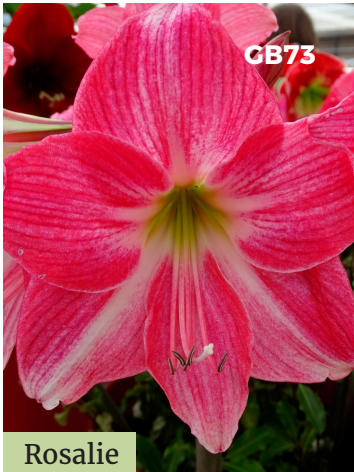

Cherry Nymph $350

Rilona $300

Picotee $320